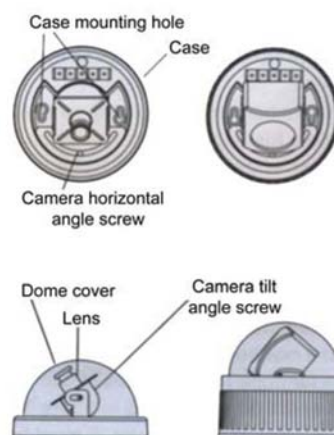

# COLOUR DOME CAMERA

กล้องวงจรปิดชนิดสี ติดตั้งบนเพดาน

Model No : VC-803S, VC-800

SPECIFICATION	VC-803S	VC-800
Image Sensor:	1/4" SONY Super HAD CCD	1/3" Exview Super HAD CCD
Effective Pixels:	PAL: 752(H)x580(V) NTSC: 510(H) x492(V)	PAL: 752(H)x580(V) NTSC: 510(H) x492(V)
Sensing Area:	4.9mmx3.7mm	4.9mmx3.7mm
Signal System:	PAL/NTSC	PAL/NTSC
Horizontal Resolution:	420TV Lines	420TV Lines
Lens Mount:	3.6mm	3.6mm
Shutter Speed:	1/50(1/60)-1/100,000 sec	1/50(1/60)-1/100,000 sec
White Balance:	auto white balance	auto white balance
S/N Ratio:	more than 48db	more than 48db
Minimum Illumination:	1.0Lux /F1.2	0.8Lux /F1.2
Video Output:	1.0Vp-p, 75Ω	1.0Vp-p, 75Ω
Power Requirement:	DC12V	DC12V
Power Consumption:	120mA	120mA
Video Out:	BNC	BNC
Dimensions:	φ100mmx65mm	φ100mmx65mm